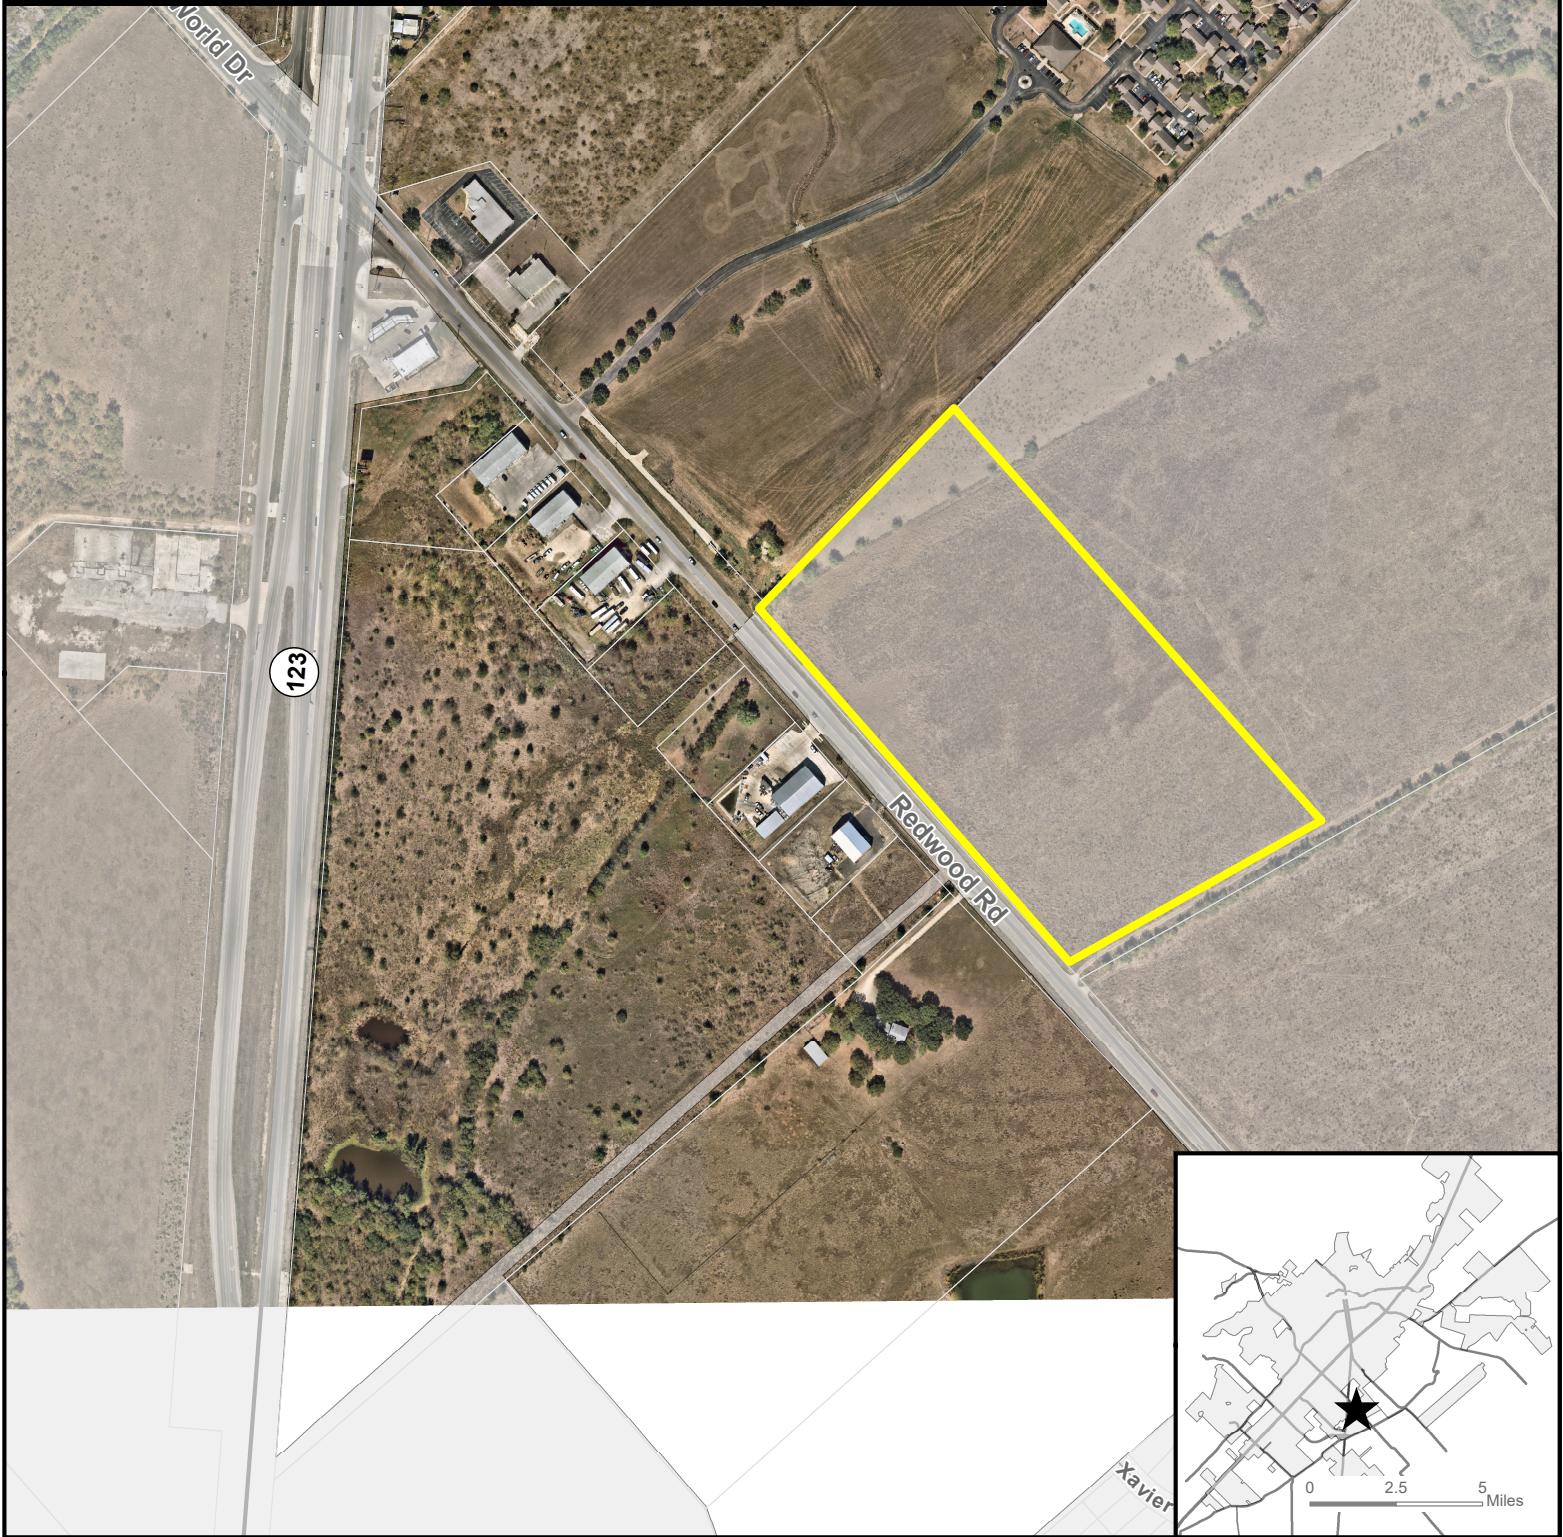

LIHTC-19-02 Aerial View Redwood-1600 Block Redwood Rd.

- ★ Site Location
- ▭ Subject Property
- ▭ Parcel
- ▭ City Limit

This product is for informational purposes and may not have been prepared for or be suitable for legal, engineering, or surveying purposes. It does not represent an on-the-ground survey and represents only the approximate relative location of property boundaries. Imagery from 2017.

Map Date: 1/16/2020