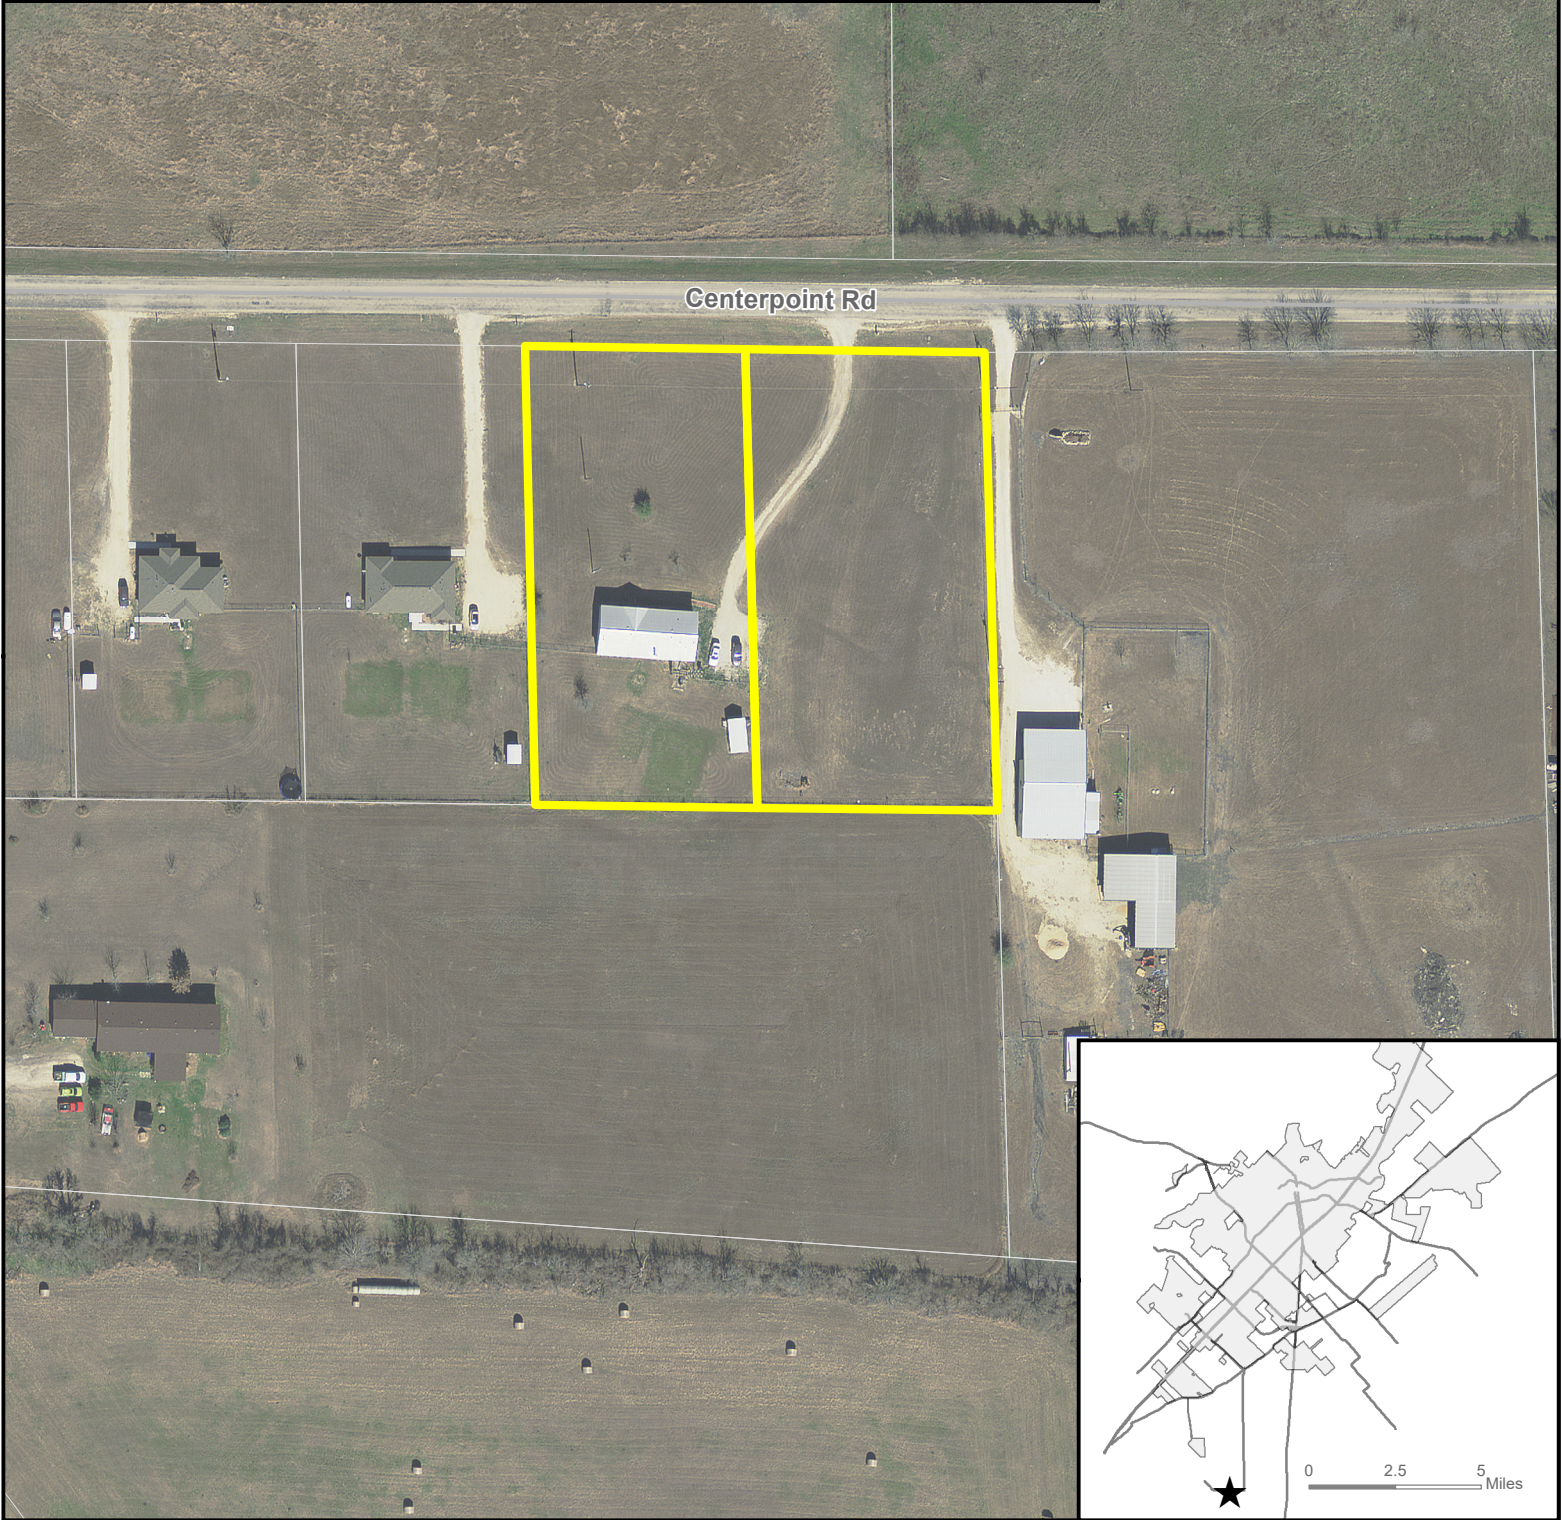

PC-18-48_04 Aerial View Morrison Replat — 6375 Centerpoint Rd

 **Subject Property**

 **Parcel**

 **City Limit**

This product is for informational purposes and may not have been prepared for or be suitable for legal, engineering, or surveying purposes. It does not represent an on-the-ground survey and represents only the approximate relative location of property boundaries. Imagery from 2017.

Map Date: 12/27/2018