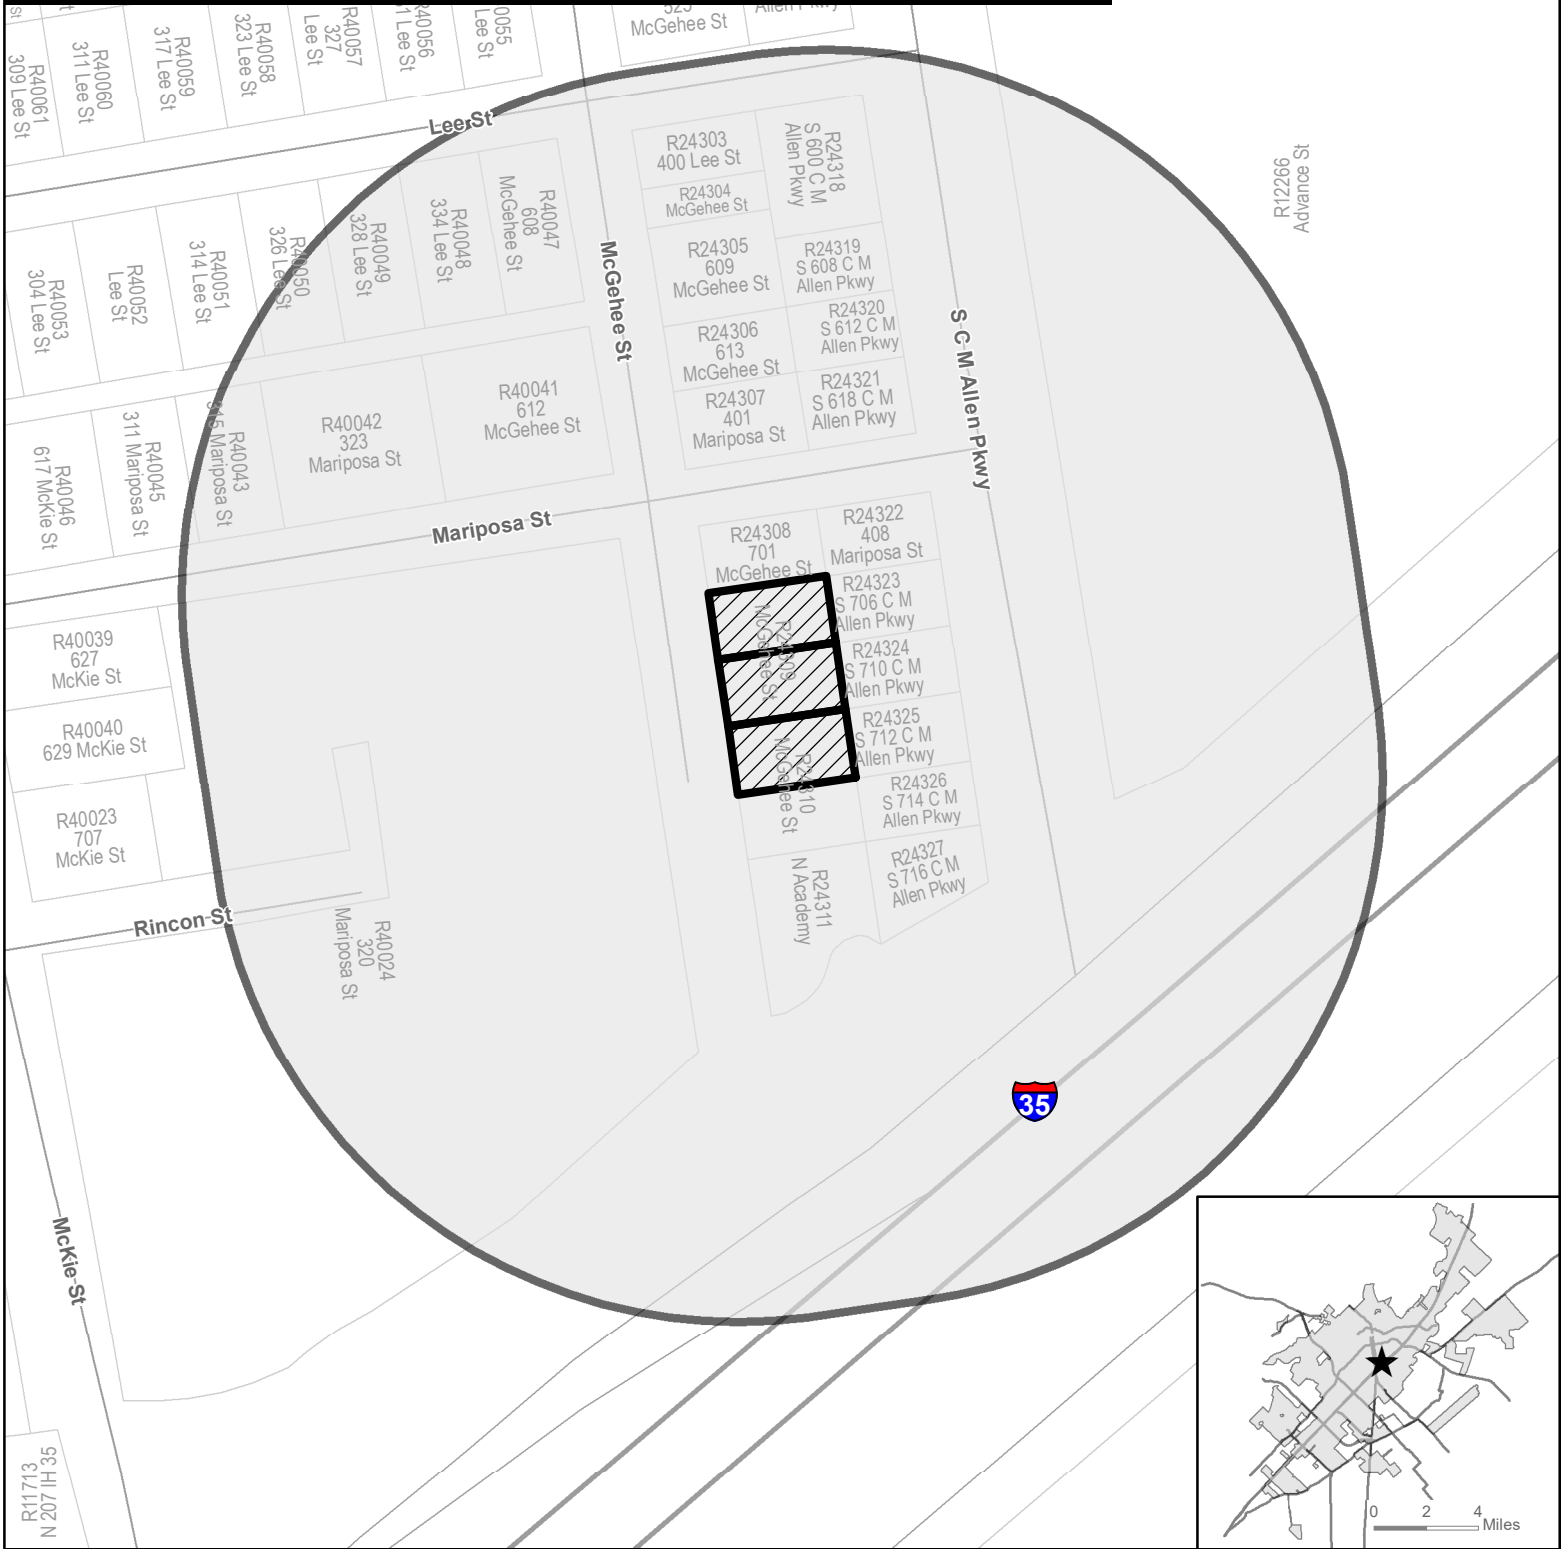

ZC-19-08 400' Notification Buffer P to SF 4.5 — 700 Block of McGehee St.

- ★ Site Location
- ▨ Subject Property
- 400' Buffer
- Parcel
- City Limit

This product is for informational purposes and may not have been prepared for or be suitable for legal, engineering, or surveying purposes. It does not represent an on-the-ground survey and represents only the approximate relative location of property boundaries.

Map Date: 4/29/2019