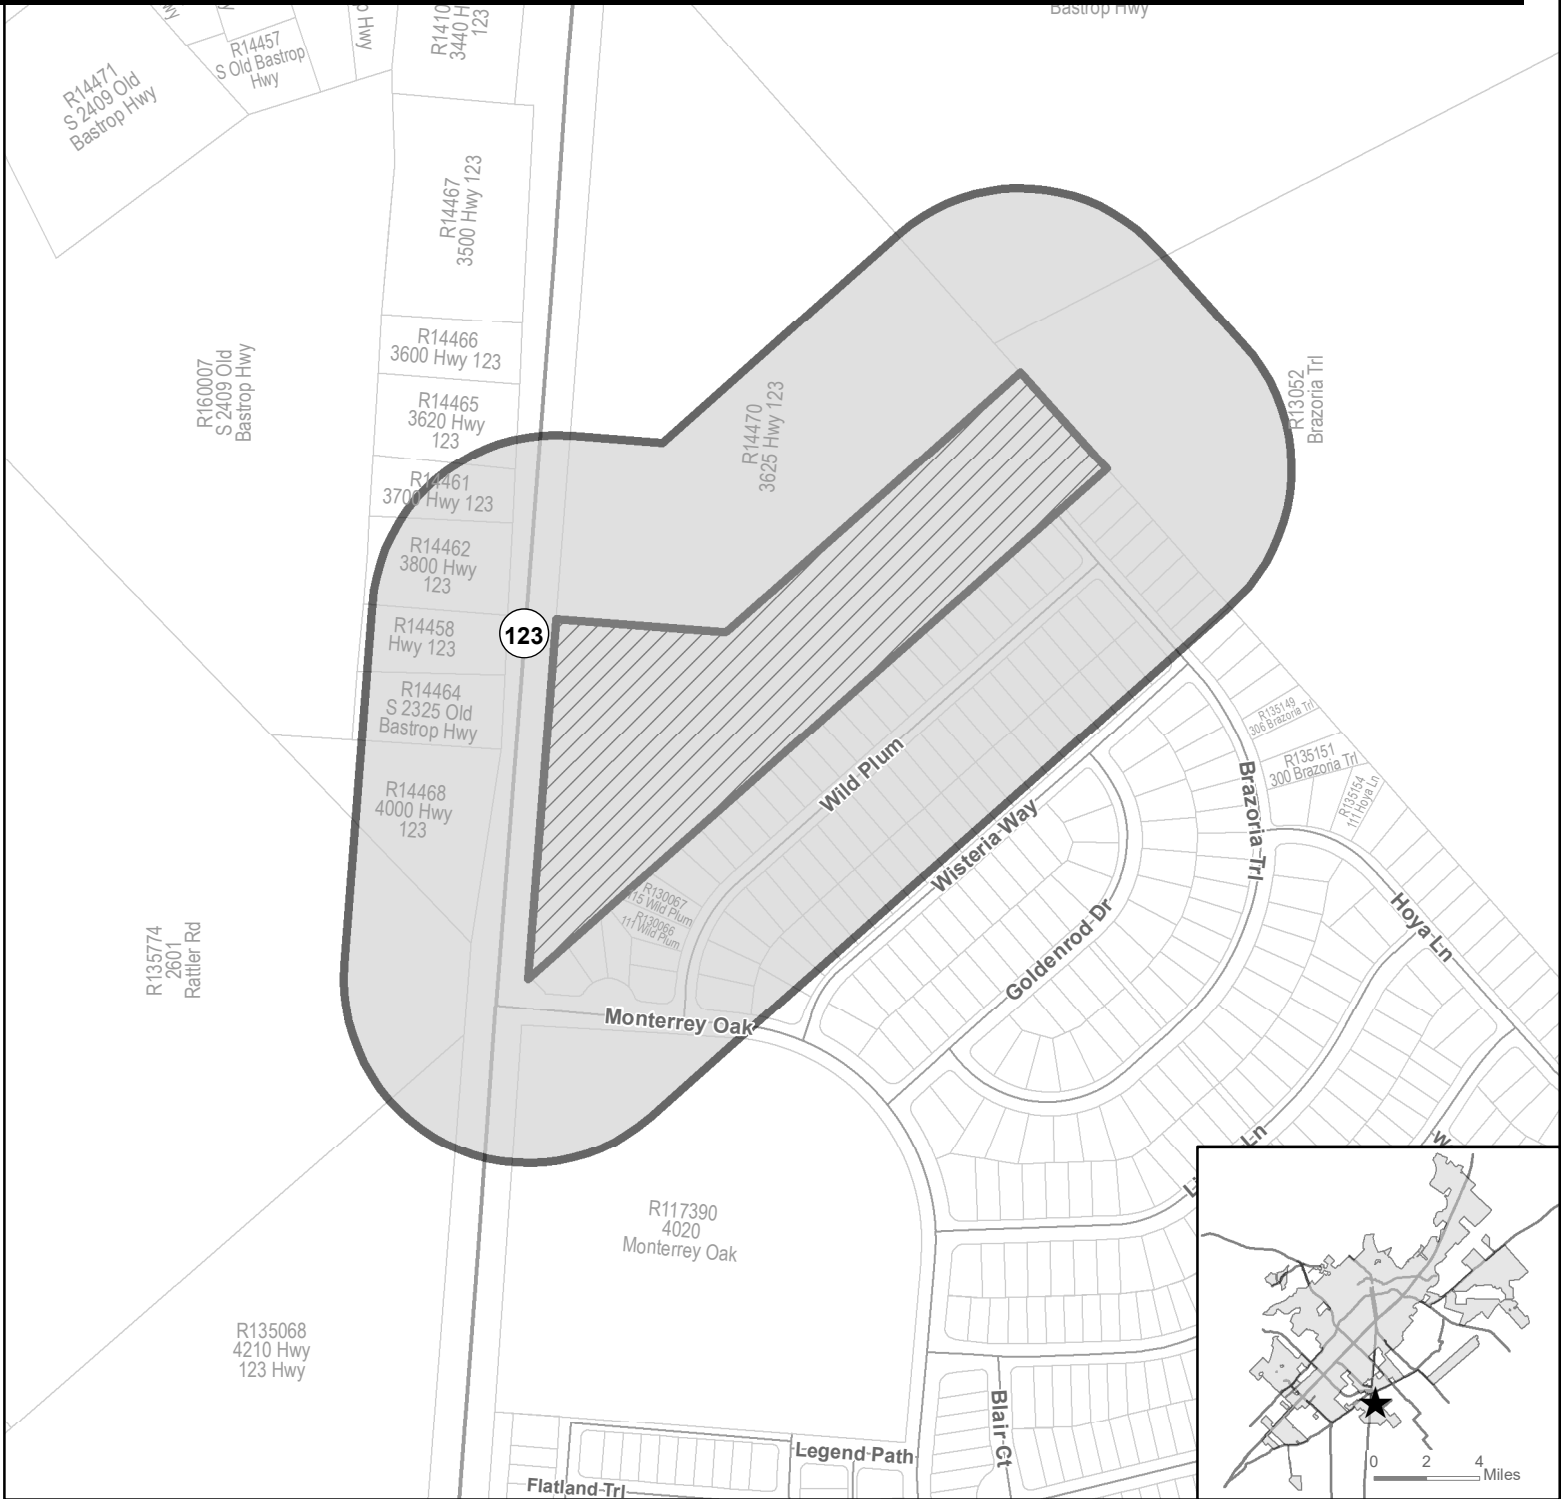

AC-21-01 Aerial View Vantage Garages Alternatives Compliance — 3800 Block of Hwy 123

- ★ Site Location
- ▭ Subject Property
- ▭ Parcel
- ▭ City Limit

This product is for informational purposes and may not have been prepared for or be suitable for legal, engineering, or surveying purposes. It does not represent an on-the-ground survey and represents only the approximate relative location of property boundaries. Imagery from 2017.

Map Date: 2/3/2021

AC-21-01 400' Notification Buffer Vantage Garages Alternative Compliance — 3800 Block of Hwy 123

- ★ Site Location
-  Subject Property
-  400' Buffer
-  Parcel
-  City Limit

This product is for informational purposes and may not have been prepared for or be suitable for legal, engineering, or surveying purposes. It does not represent an on-the-ground survey and represents only the approximate relative location of property boundaries.