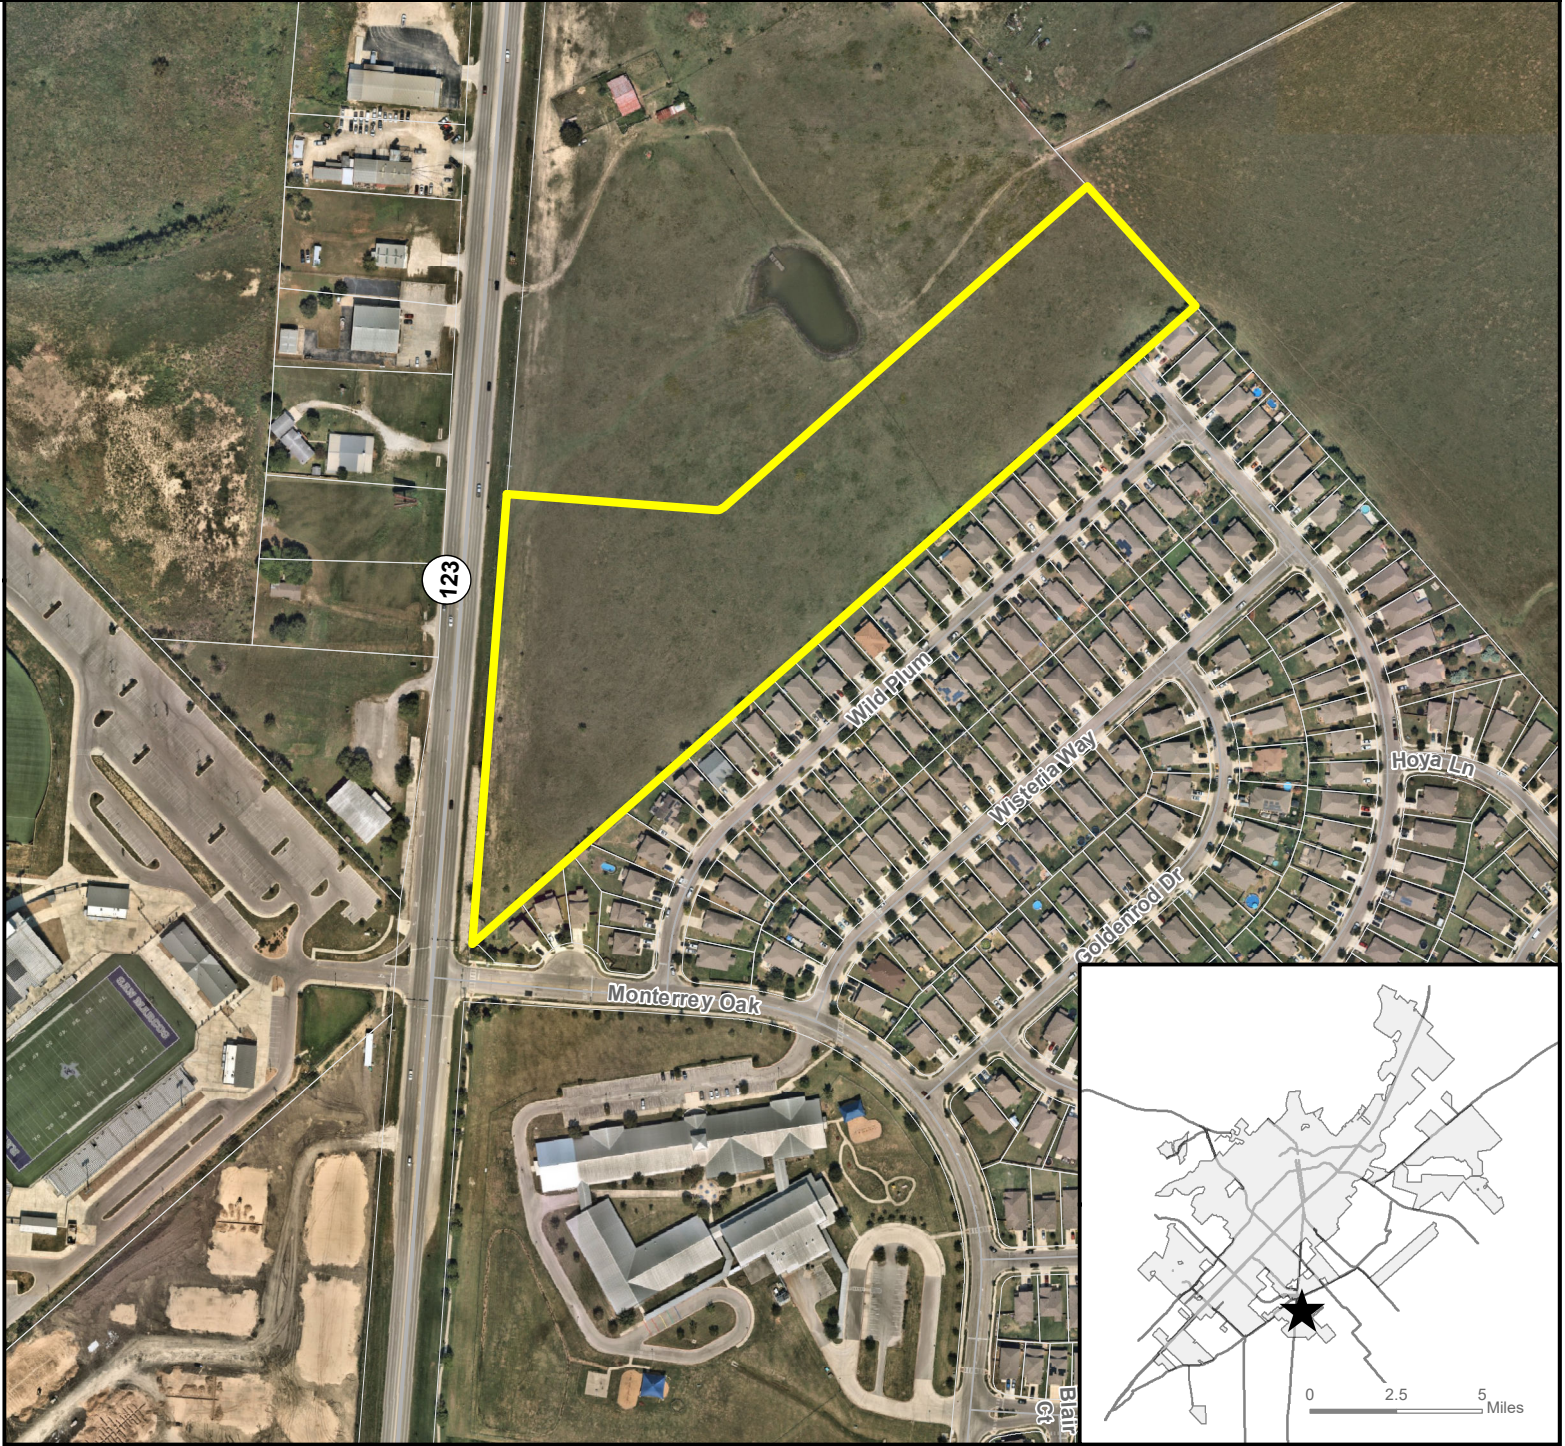

AC-21-01 Aerial View Vantage Garages Alternatives Compliance — 3800 Block of Hwy 123

- ★ Site Location
- ▭ Subject Property
- ▭ Parcel
- ▭ City Limit

This product is for informational purposes and may not have been prepared for or be suitable for legal, engineering, or surveying purposes. It does not represent an on-the-ground survey and represents only the approximate relative location of property boundaries. Imagery from 2017.

Map Date: 2/3/2021

AC-21-01 400' Notification Buffer Vantage Garages Alternative Compliance — 3800 Block of Hwy 123

- ★ Site Location
-  Subject Property
-  400' Buffer
-  Parcel
-  City Limit

This product is for informational purposes and may not have been prepared for or be suitable for legal, engineering, or surveying purposes. It does not represent an on-the-ground survey and represents only the approximate relative location of property boundaries.