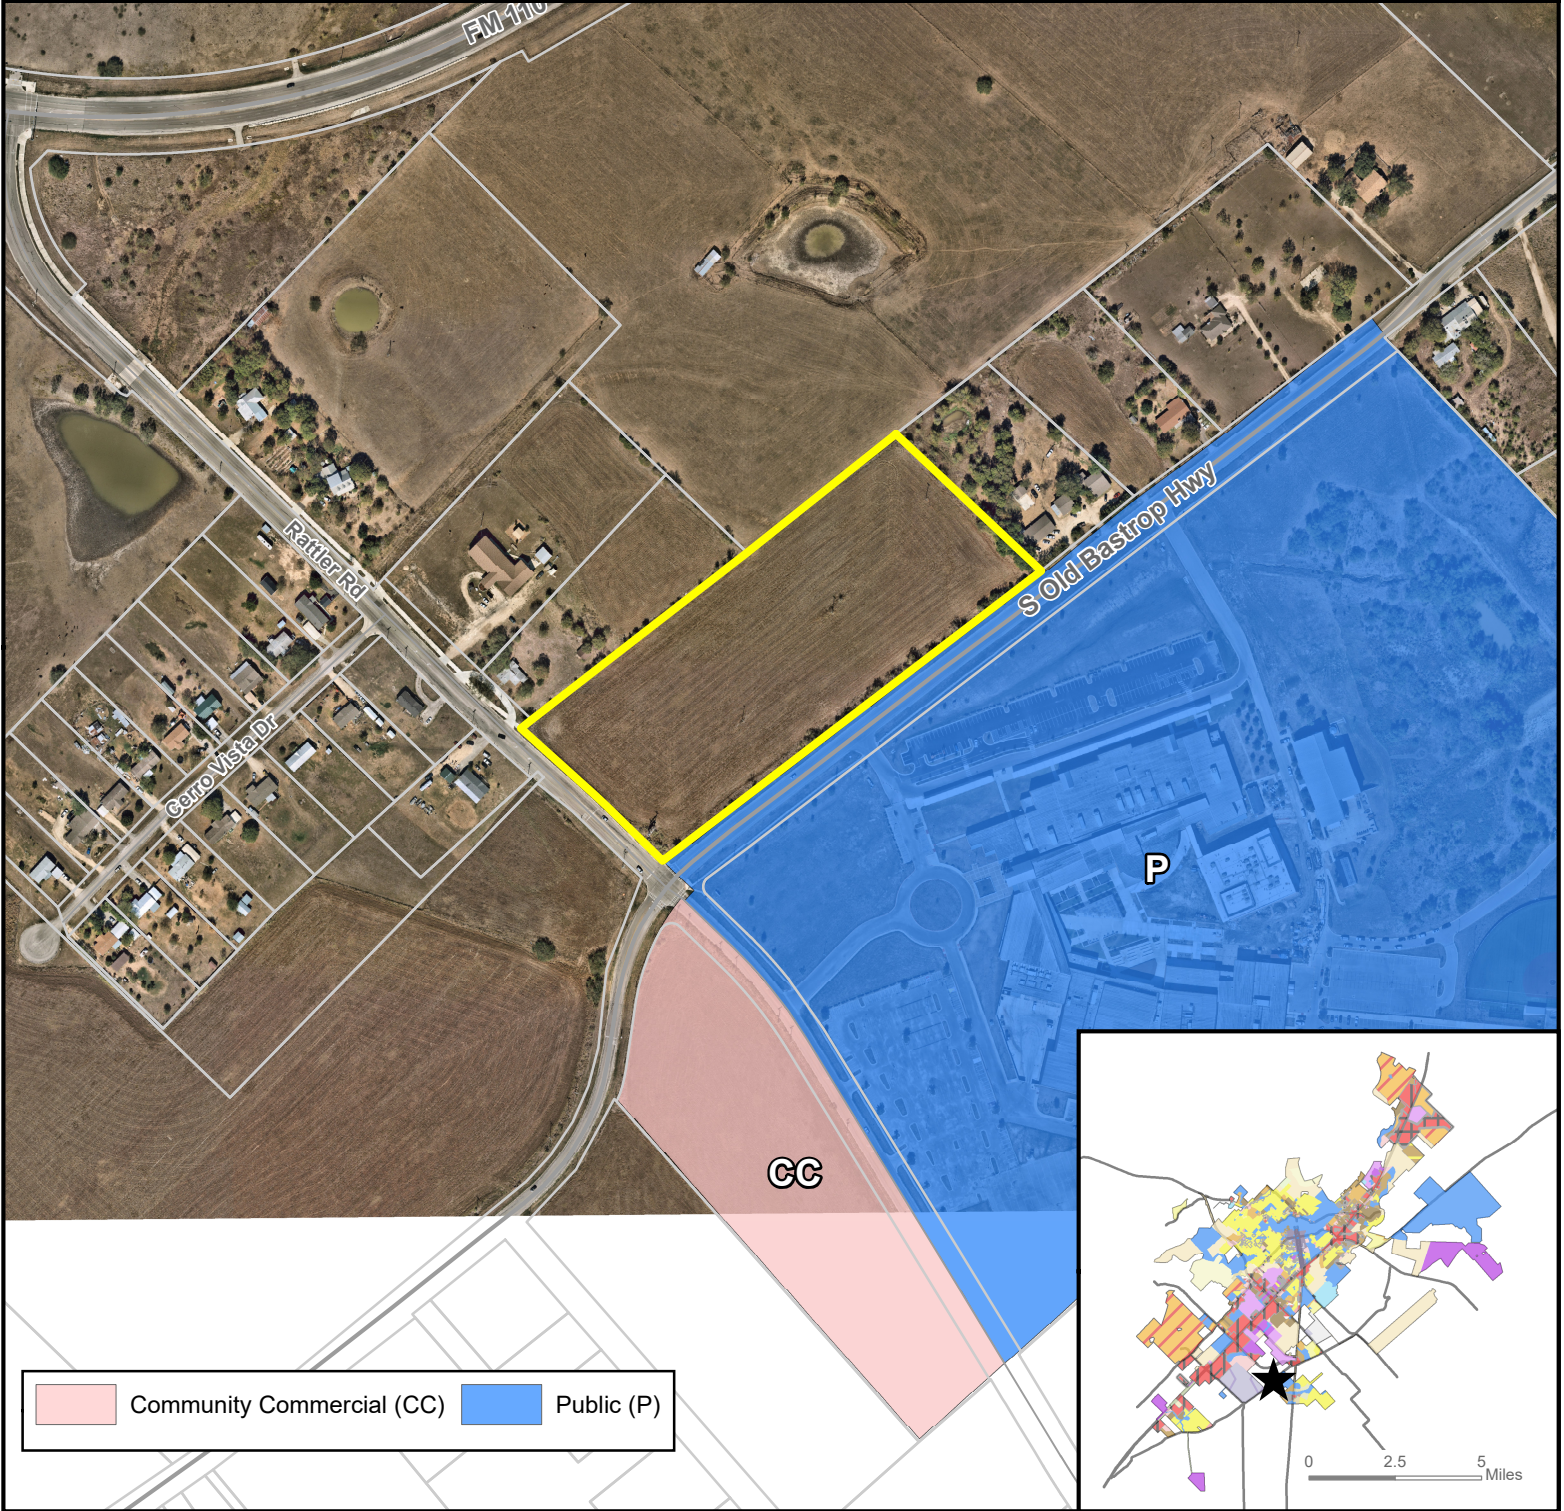

LIHTC-20-01

Zoning Map

The Lantana on Bastrop-South Old Bastrop Hwy & Rattler Rd

Community Commercial (CC) Public (P)

- ★ Site Location
- ▭ Subject Property
- ▭ Parcels
- ▭ City Limit

This product is for informational purposes and may not have been prepared for or be suitable for legal, engineering, or surveying purposes. It does not represent an on-the-ground survey and represents only the approximate relative location of property boundaries.

Map Date: 1/16/2020