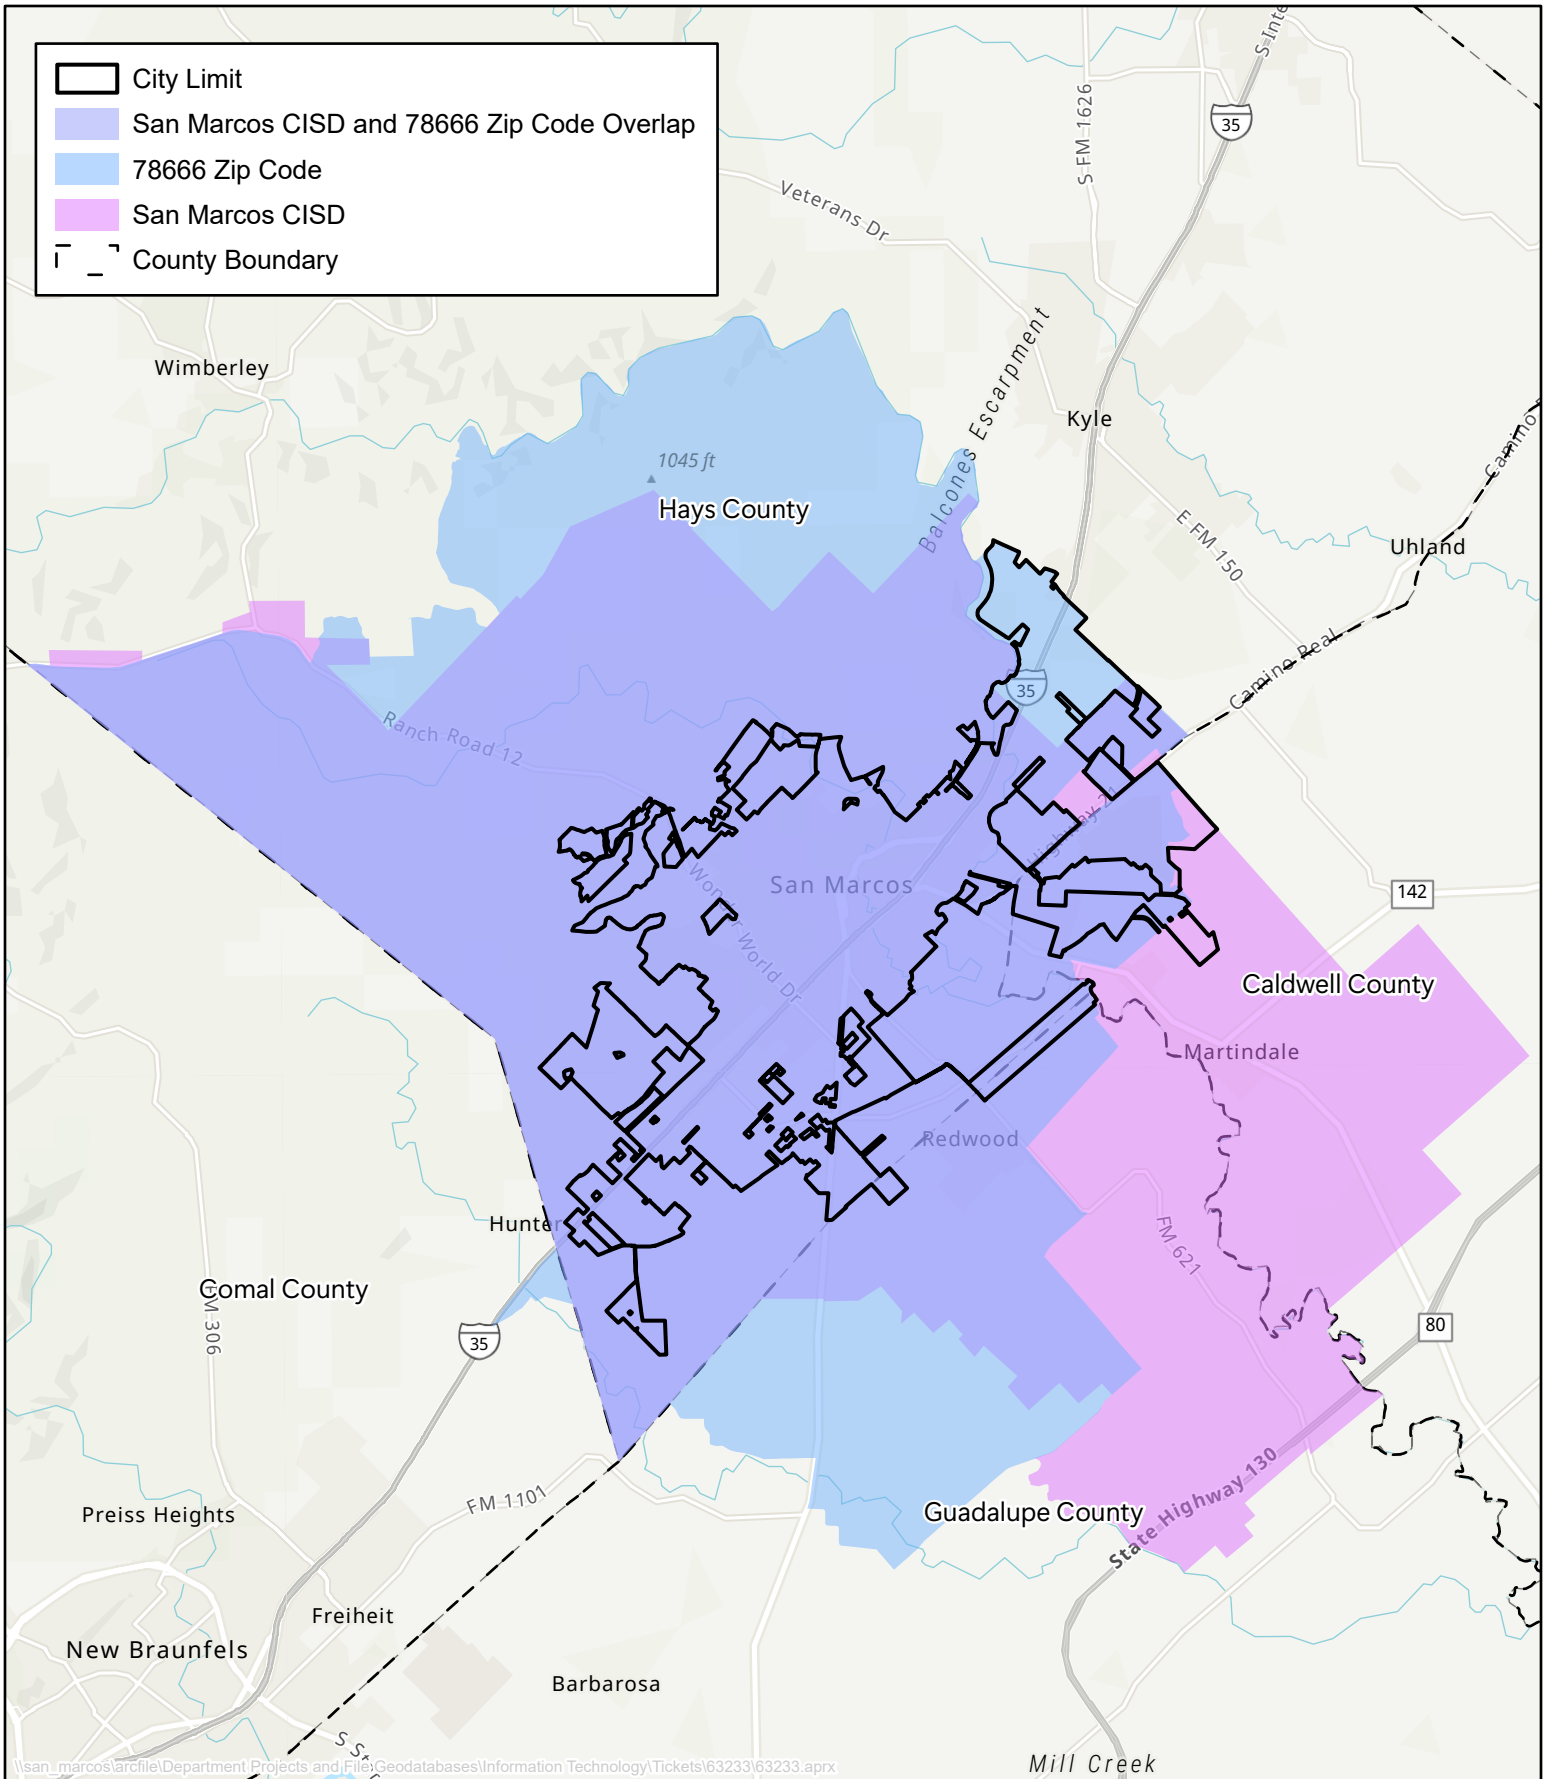

# City of San Marcos San Marcos CISD and the 78666 Zip Code

March 2026

- City Limit
- San Marcos CISD and 78666 Zip Code Overlap
- 78666 Zip Code
- San Marcos CISD
- County Boundary

\\san\_marcos\arcfile\Department Projects and File\Geodatabases\Information Technology\Tickets\63233\63233.aprx

This product is for informational purposes only and may not have been prepared for or be suitable for legal, engineering, or surveying purposes. It does not represent an on-the-ground survey and represents only the approximate relative location of property boundaries.