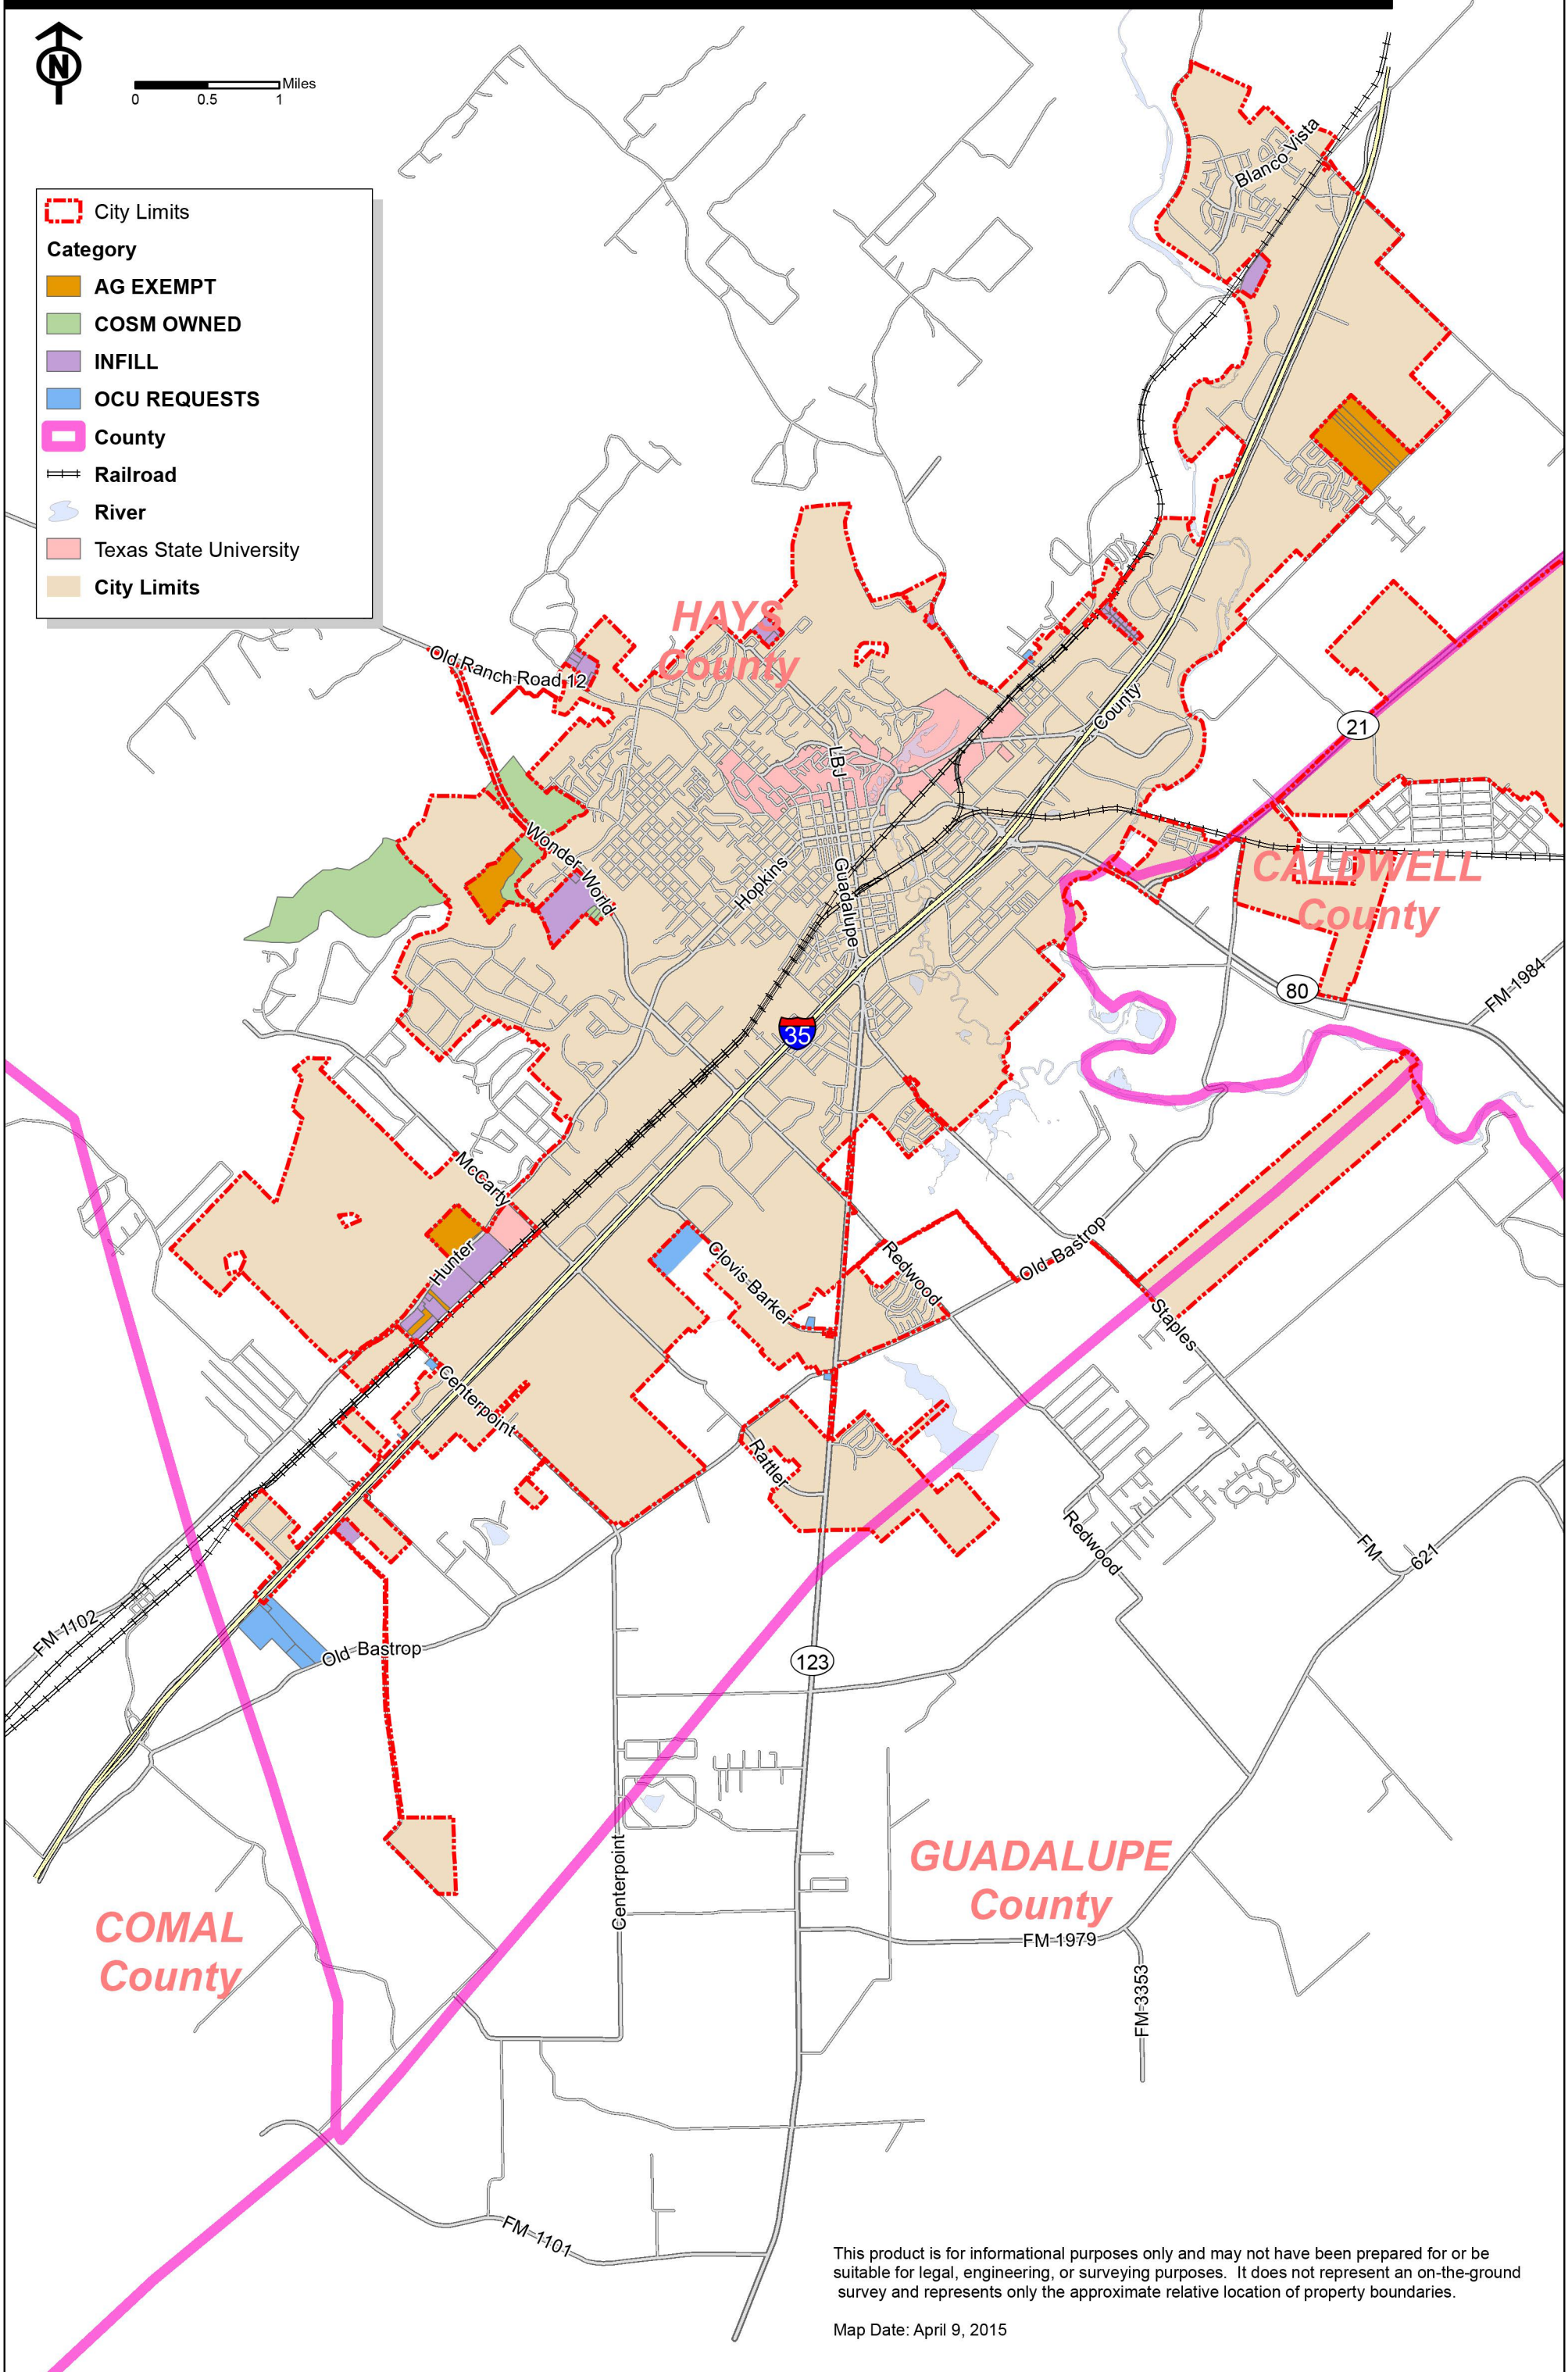

Draft Candidate Areas for Annexation

0 0.5 1 Miles

	City Limits
Category	
	AG EXEMPT
	COSM OWNED
	INFILL
	OCU REQUESTS
	County
	Railroad
	River
	Texas State University
	City Limits

This product is for informational purposes only and may not have been prepared for or be suitable for legal, engineering, or surveying purposes. It does not represent an on-the-ground survey and represents only the approximate relative location of property boundaries.

Map Date: April 9, 2015