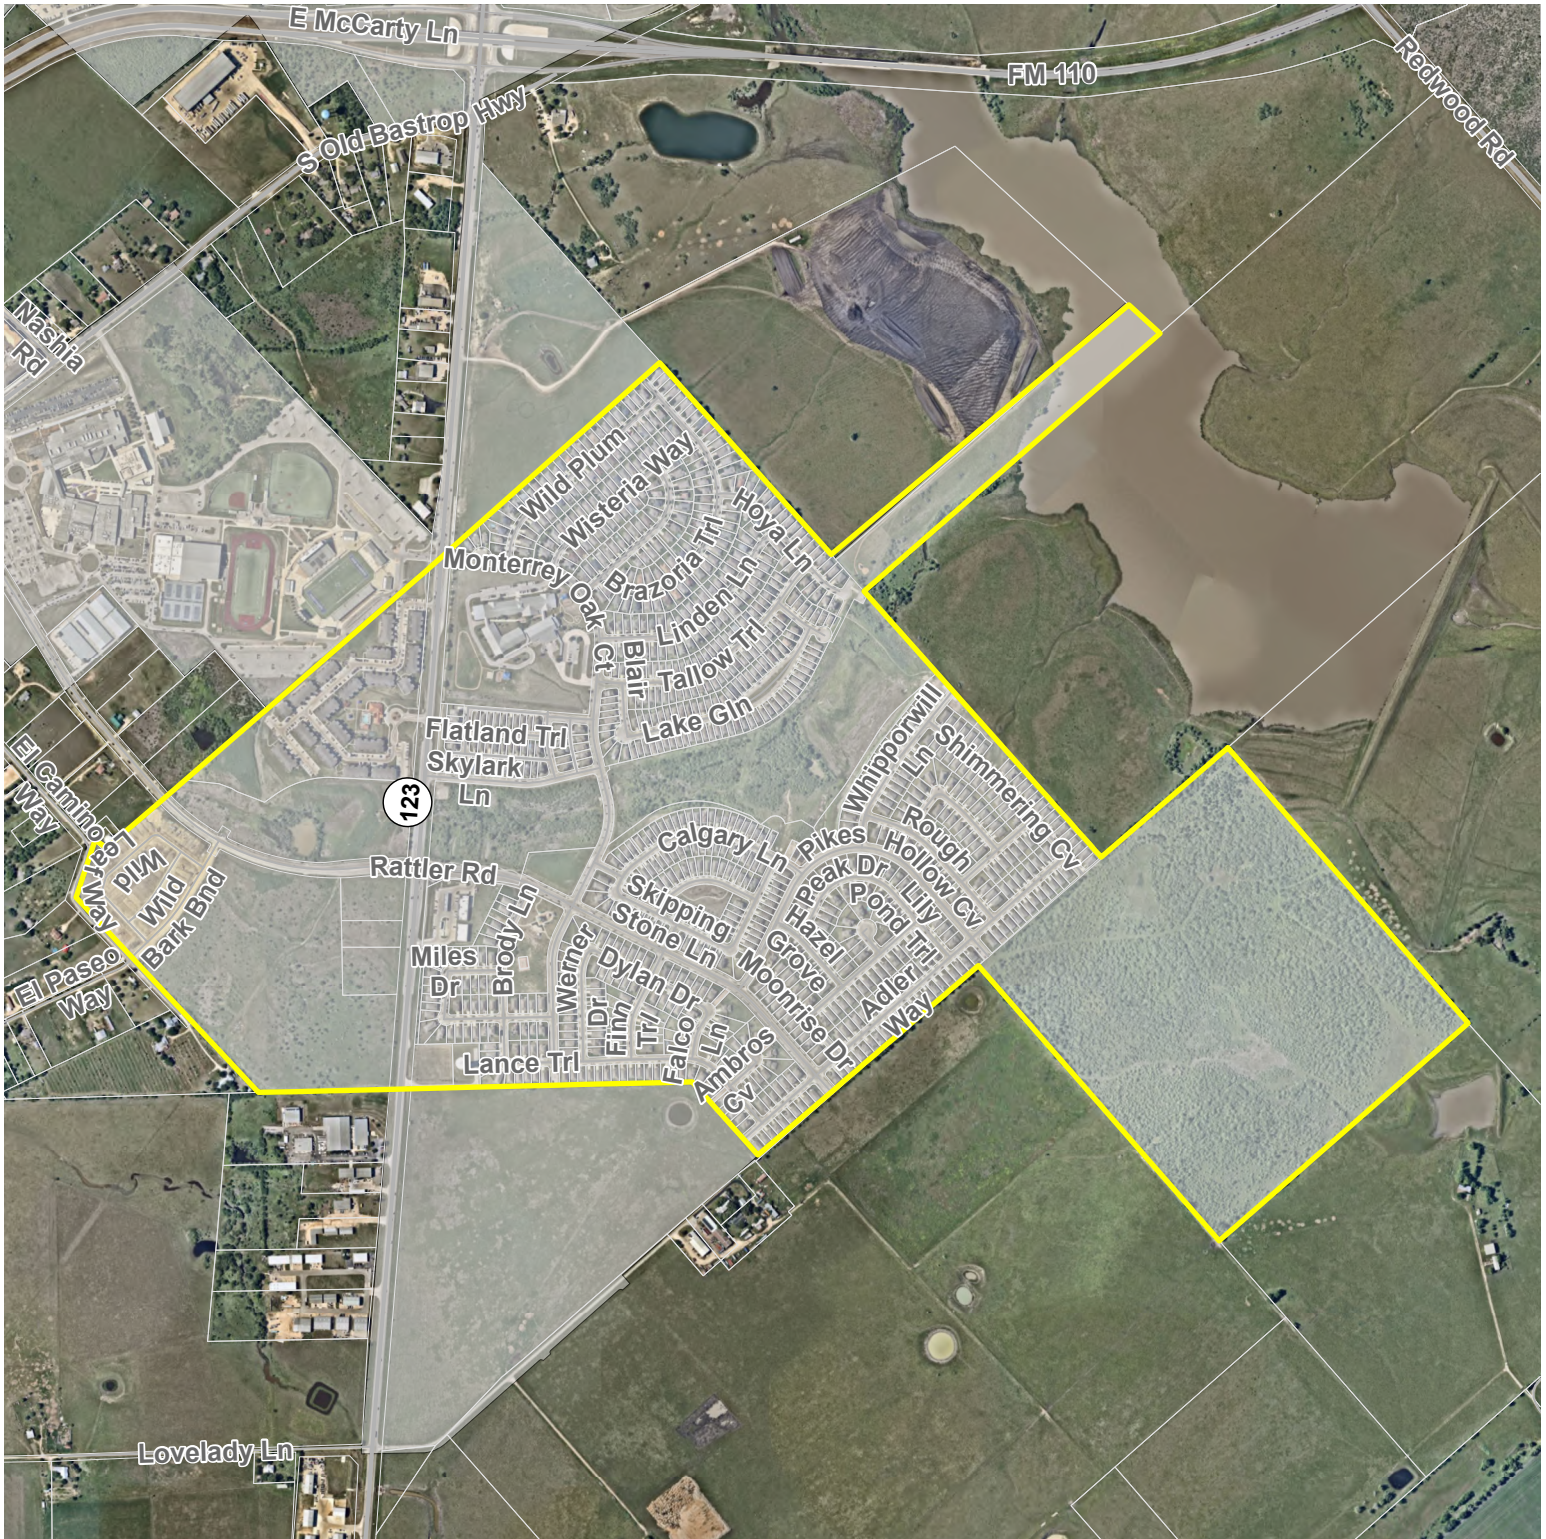

Cottonwood Creek Master Plan Rattler Road & Hwy 123

PC-04-10_01R

Aerial Map

- Subject Property
- Parcel
- City Limit

This product is for informational purposes and may not have been prepared for or be suitable for legal, engineering, or surveying purposes. It does not represent an on-the-ground survey and represents only the approximate relative location of property boundaries.

Date: 5/24/2023