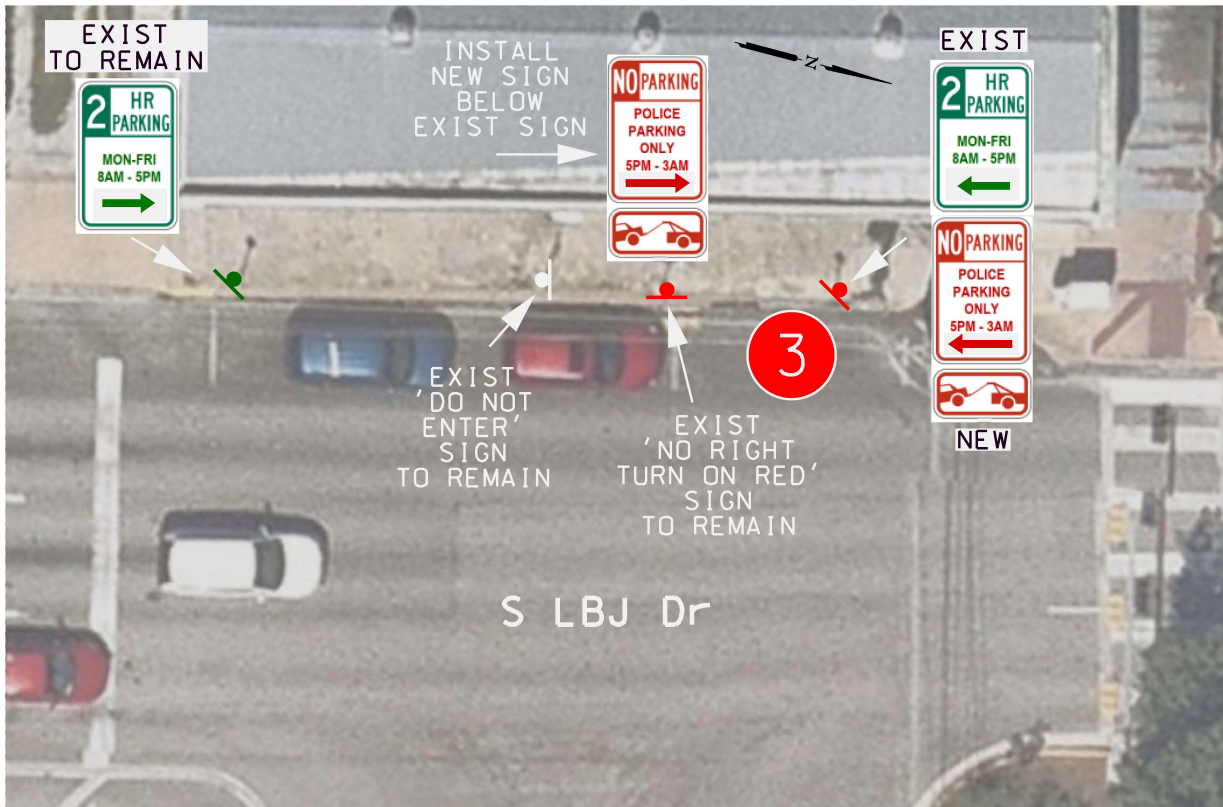

Proposed Police Parking Locations Downtown Square

- 1 N Guadalupe/E Hopkins
- 2 E Hopkins/N LBJ
- 3 S LBJ/E San Antonio
- 4 S Guadalupe/W San Antonio

0 100 200 Feet

This product is for informational purposes only and may not have been prepared for or be suitable for legal, engineering, or surveying purposes. It does not represent an on-the-ground survey and represents only the approximate relative location of property boundaries

Map Date: 4/14/2026

1

N Guadalupe St @ E Hopkins St Police Parking Signage

97.9415704°W 29.8832678°N

2

E Hopkins St @ N LBJ Dr Police Parking Signage

97.9398961°W 29.8833327°N

3

S LBJ Dr @ E San Antonio St Police Parking Signage

97.9400494° W 29.8821325° N

4

S Guadalupe St @ W San Antonio St Police Parking Signage

97.9413333° W 29.8818874° N