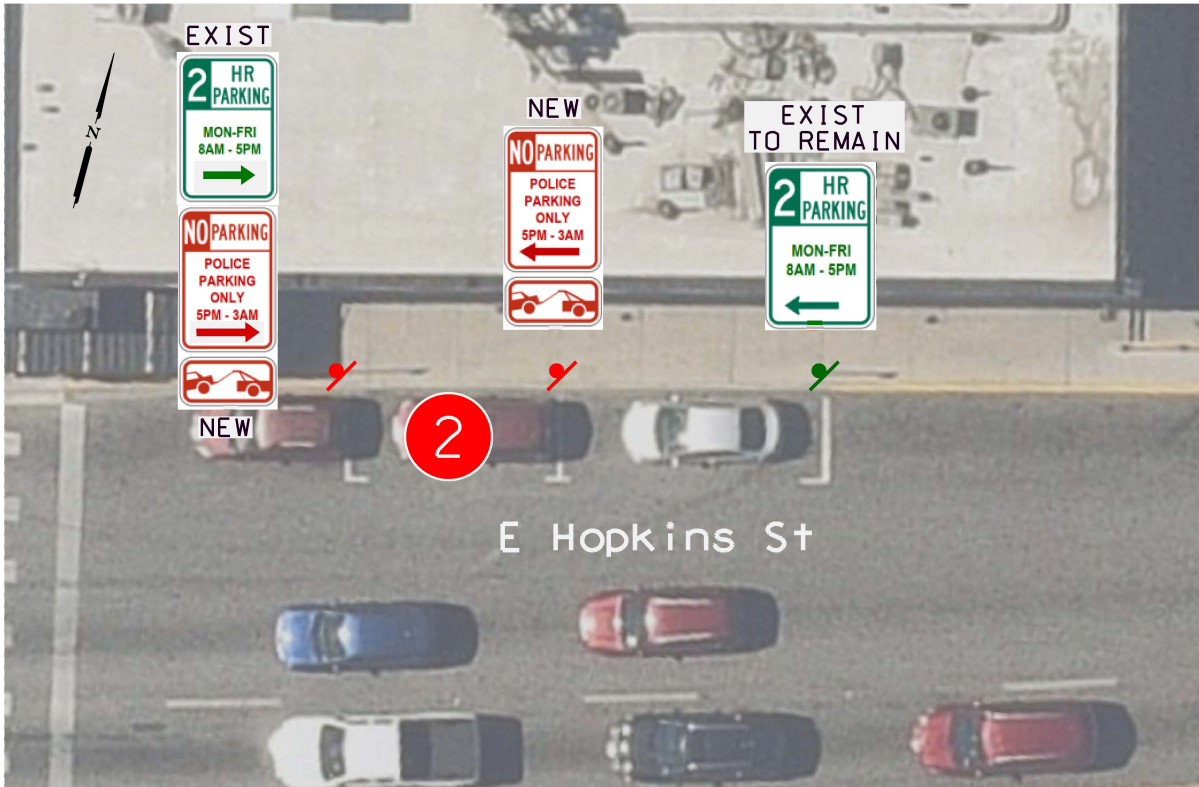

Proposed Police Parking Locations Downtown Square

- 1 N Guadalupe/E Hopkins
- 2 E Hopkins/N LBJ
- 3 S LBJ/E San Antonio
- 4 S Guadalupe/W San Antonio

0 100 200 Feet

This product is for informational purposes only and may not have been prepared for or be suitable for legal, engineering, or surveying purposes. It does not represent an on-the-ground survey and represents only the approximate relative location of property boundaries

Map Date: 4/14/2026

1

N Guadalupe St @ E Hopkins St Police Parking Signage

97.9415704°W 29.8832678°N

2

E Hopkins St @ N LBJ Dr Police Parking Signage

97.9398961°W 29.8833327°N

3

S LBJ Dr @ E San Antonio St Police Parking Signage

97.9400494° W 29.8821325° N

4

S Guadalupe St @ W San Antonio St Police Parking Signage

97.9413333° W 29.8818874° N