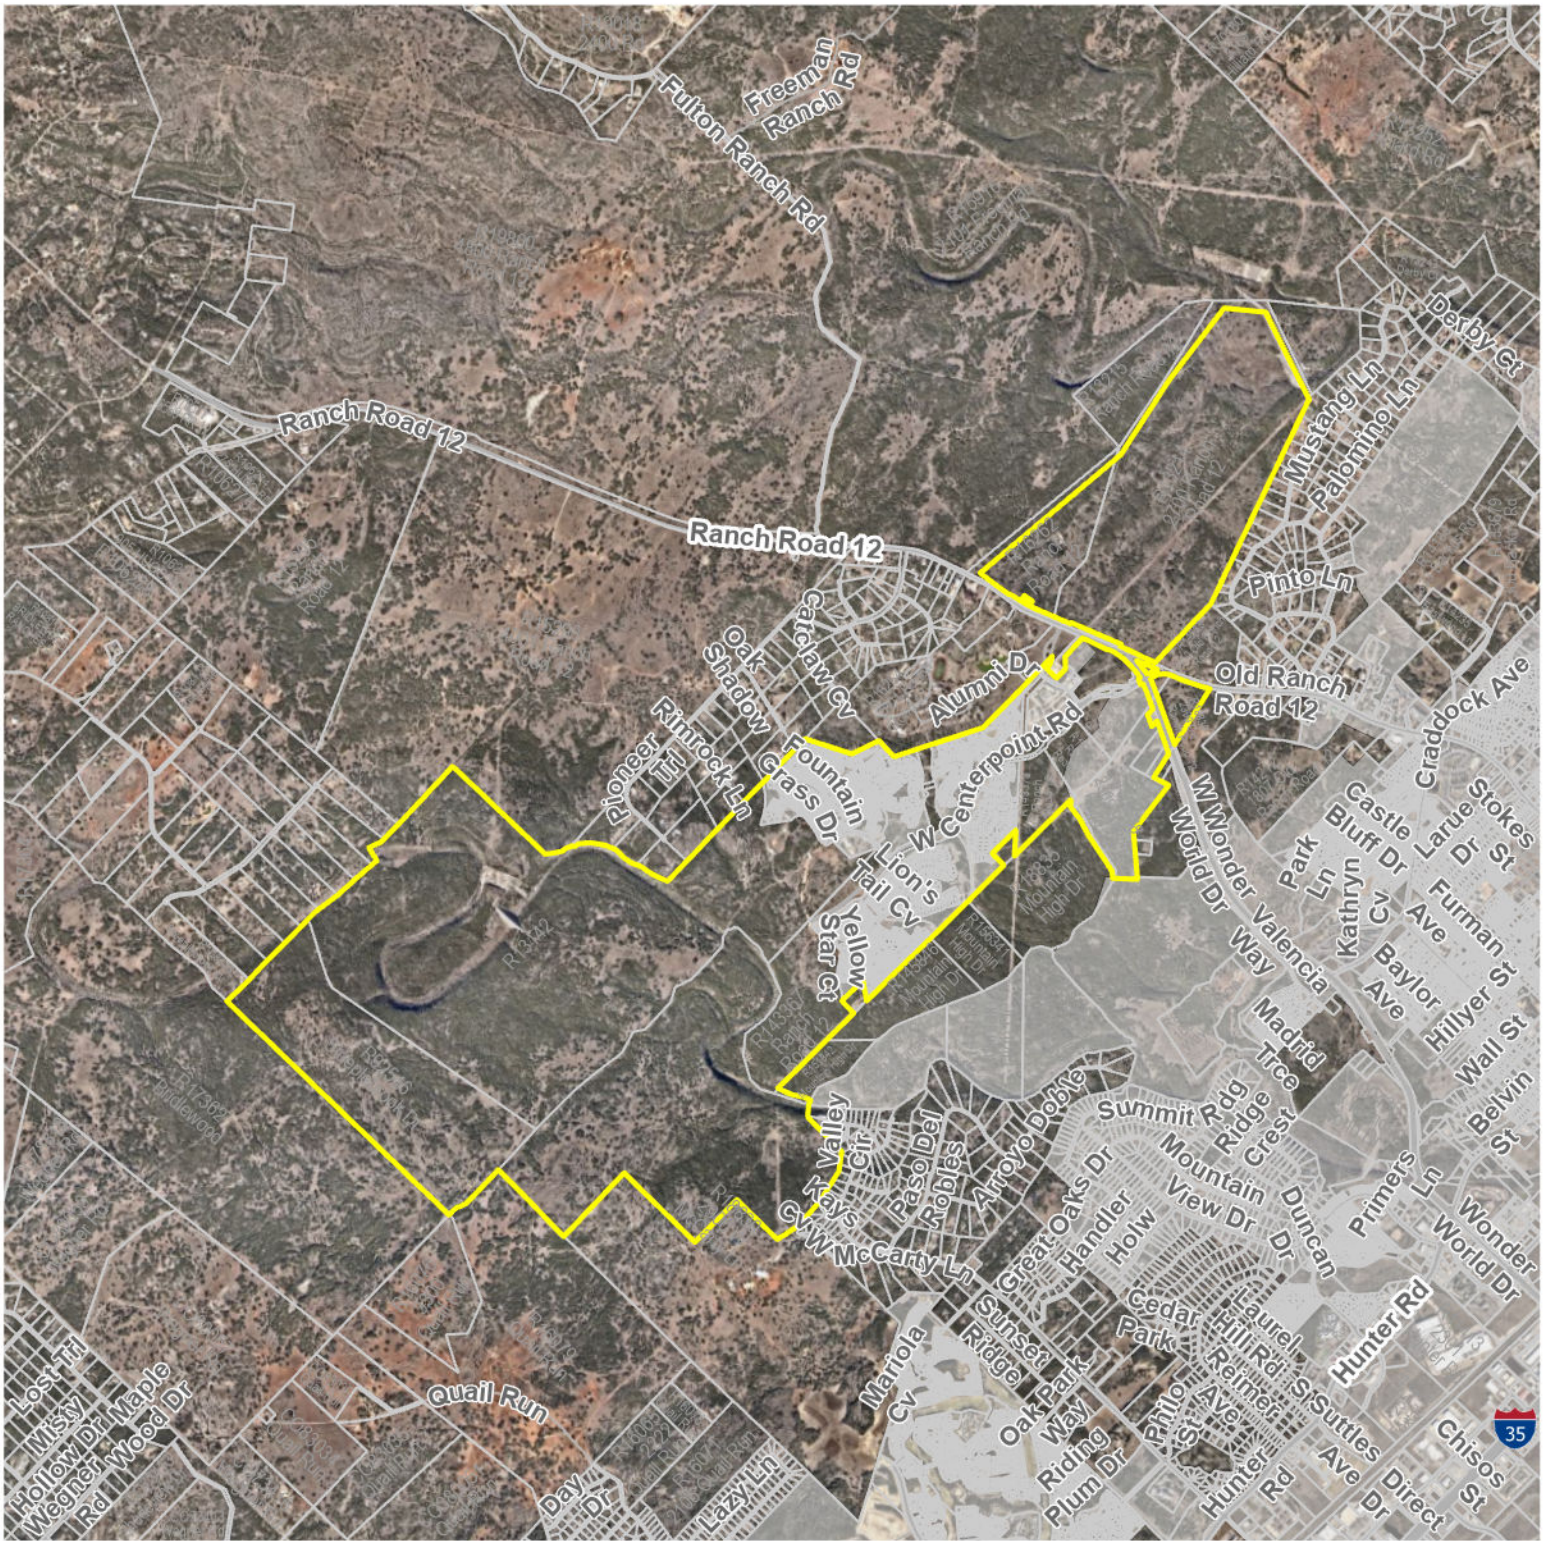

La Cima Development Agreement Amendment

PDA-25-02 Intersection of Old Ranch Road 12 & Wonder World Dr Aerial Map

-  Subject Property
-  City Limit

This product is for informational purposes and may not have been prepared for or be suitable for legal, engineering, or surveying purposes. It does not represent an on-the-ground survey and represents only the approximate relative location of property boundaries.

Date: 4/22/2026

La Cima Development Agreement Amendment

PDA-25-02 Intersection of Old Ranch Road 12 & Wonder World Dr Notice Map

- Subject Property
- 400ft Buffer
- Parcel

This product is for informational purposes and may not have been prepared for or be suitable for legal, engineering, or surveying purposes. It does not represent an on-the-ground survey and represents only the approximate relative location of property boundaries.