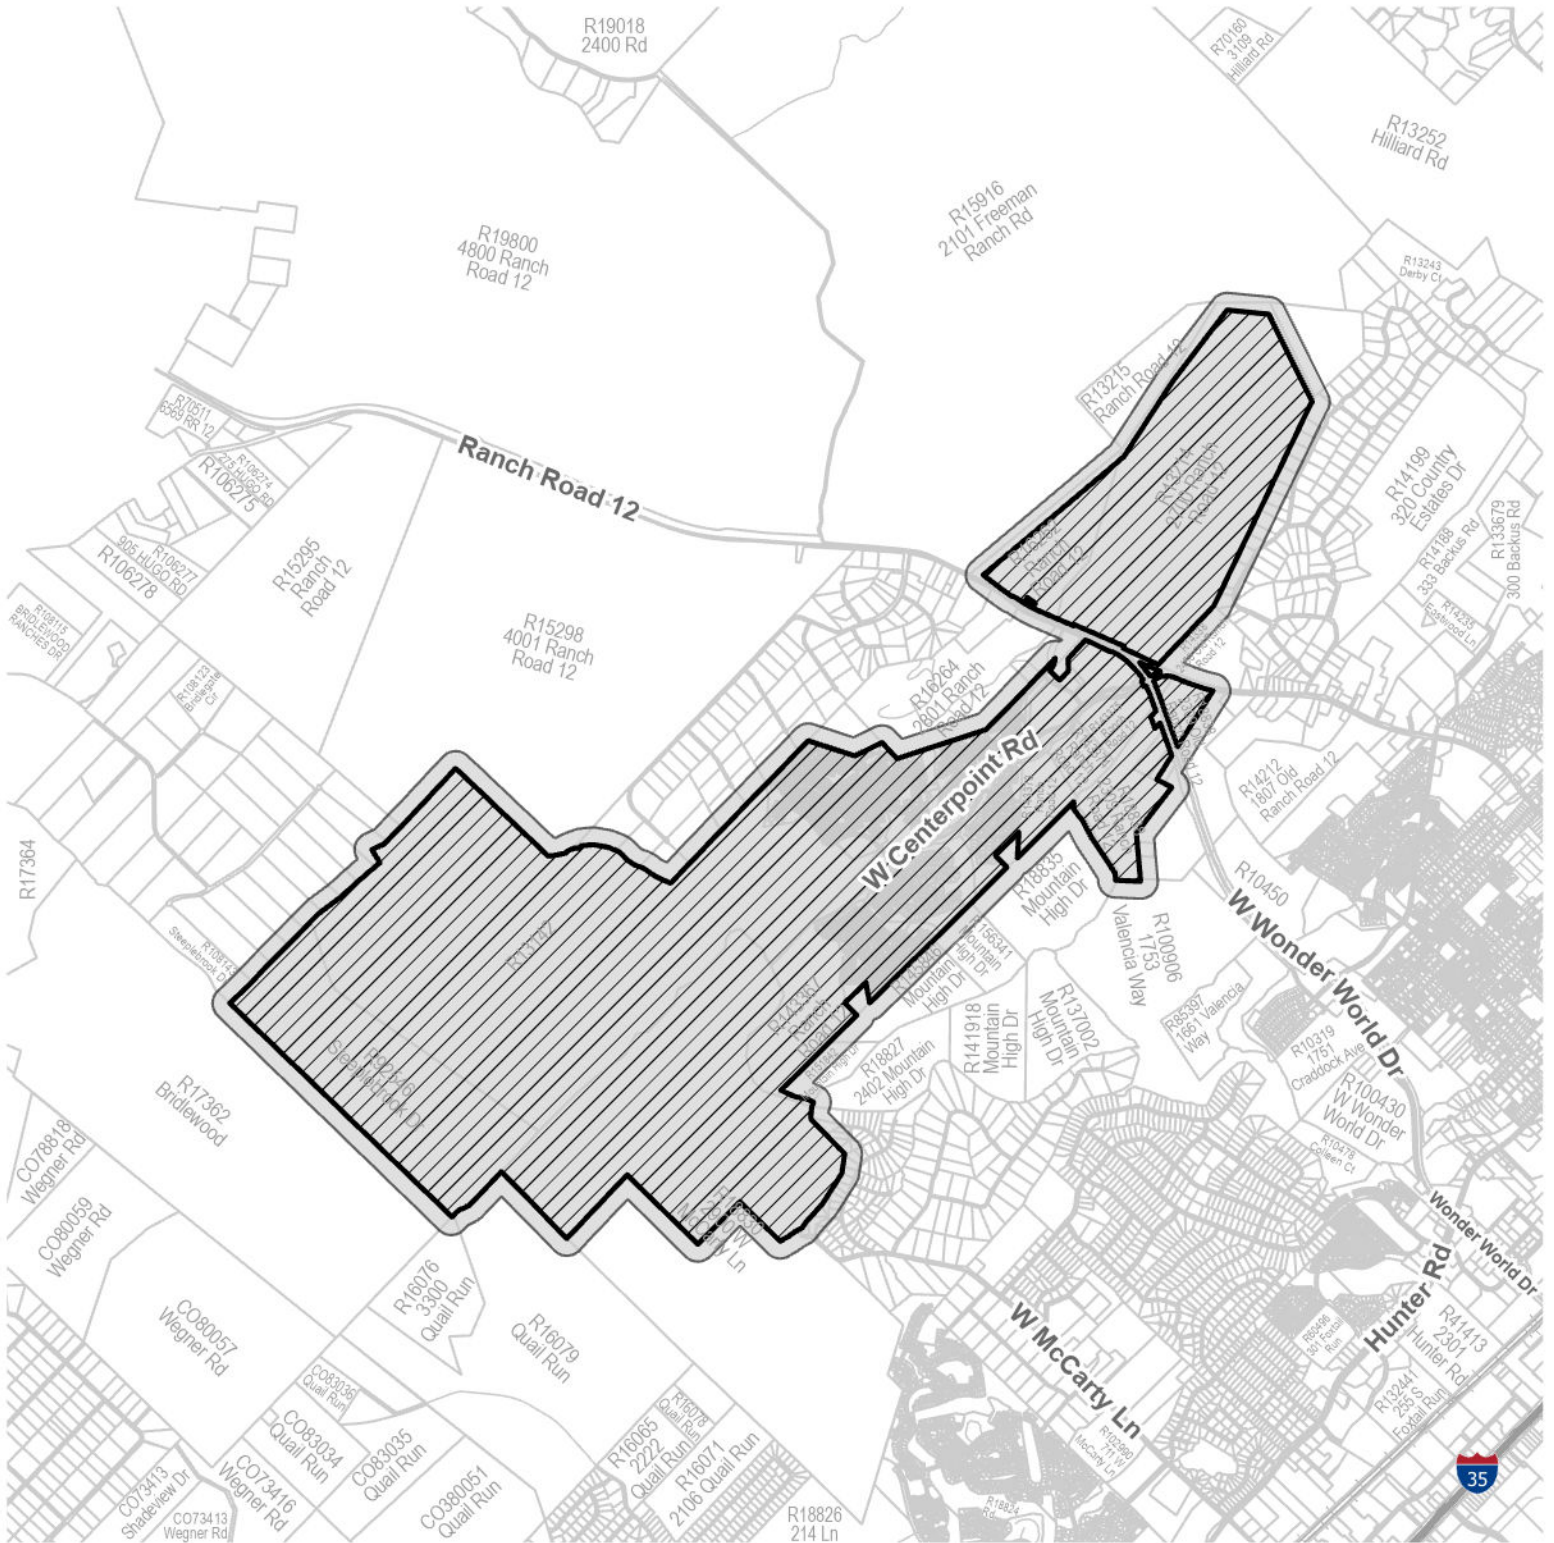

La Cima Development Agreement Amendment

PDA-25-02 Intersection of Old Ranch Road 12 & Wonder World Dr Aerial Map

-  Subject Property
-  City Limit

This product is for informational purposes and may not have been prepared for or be suitable for legal, engineering, or surveying purposes. It does not represent an on-the-ground survey and represents only the approximate relative location of property boundaries.

Date: 4/22/2026

La Cima Development Agreement Amendment

PDA-25-02 Intersection of Old Ranch Road 12 & Wonder World Dr Notice Map

- Subject Property
- 400ft Buffer
- Parcel

This product is for informational purposes and may not have been prepared for or be suitable for legal, engineering, or surveying purposes. It does not represent an on-the-ground survey and represents only the approximate relative location of property boundaries.