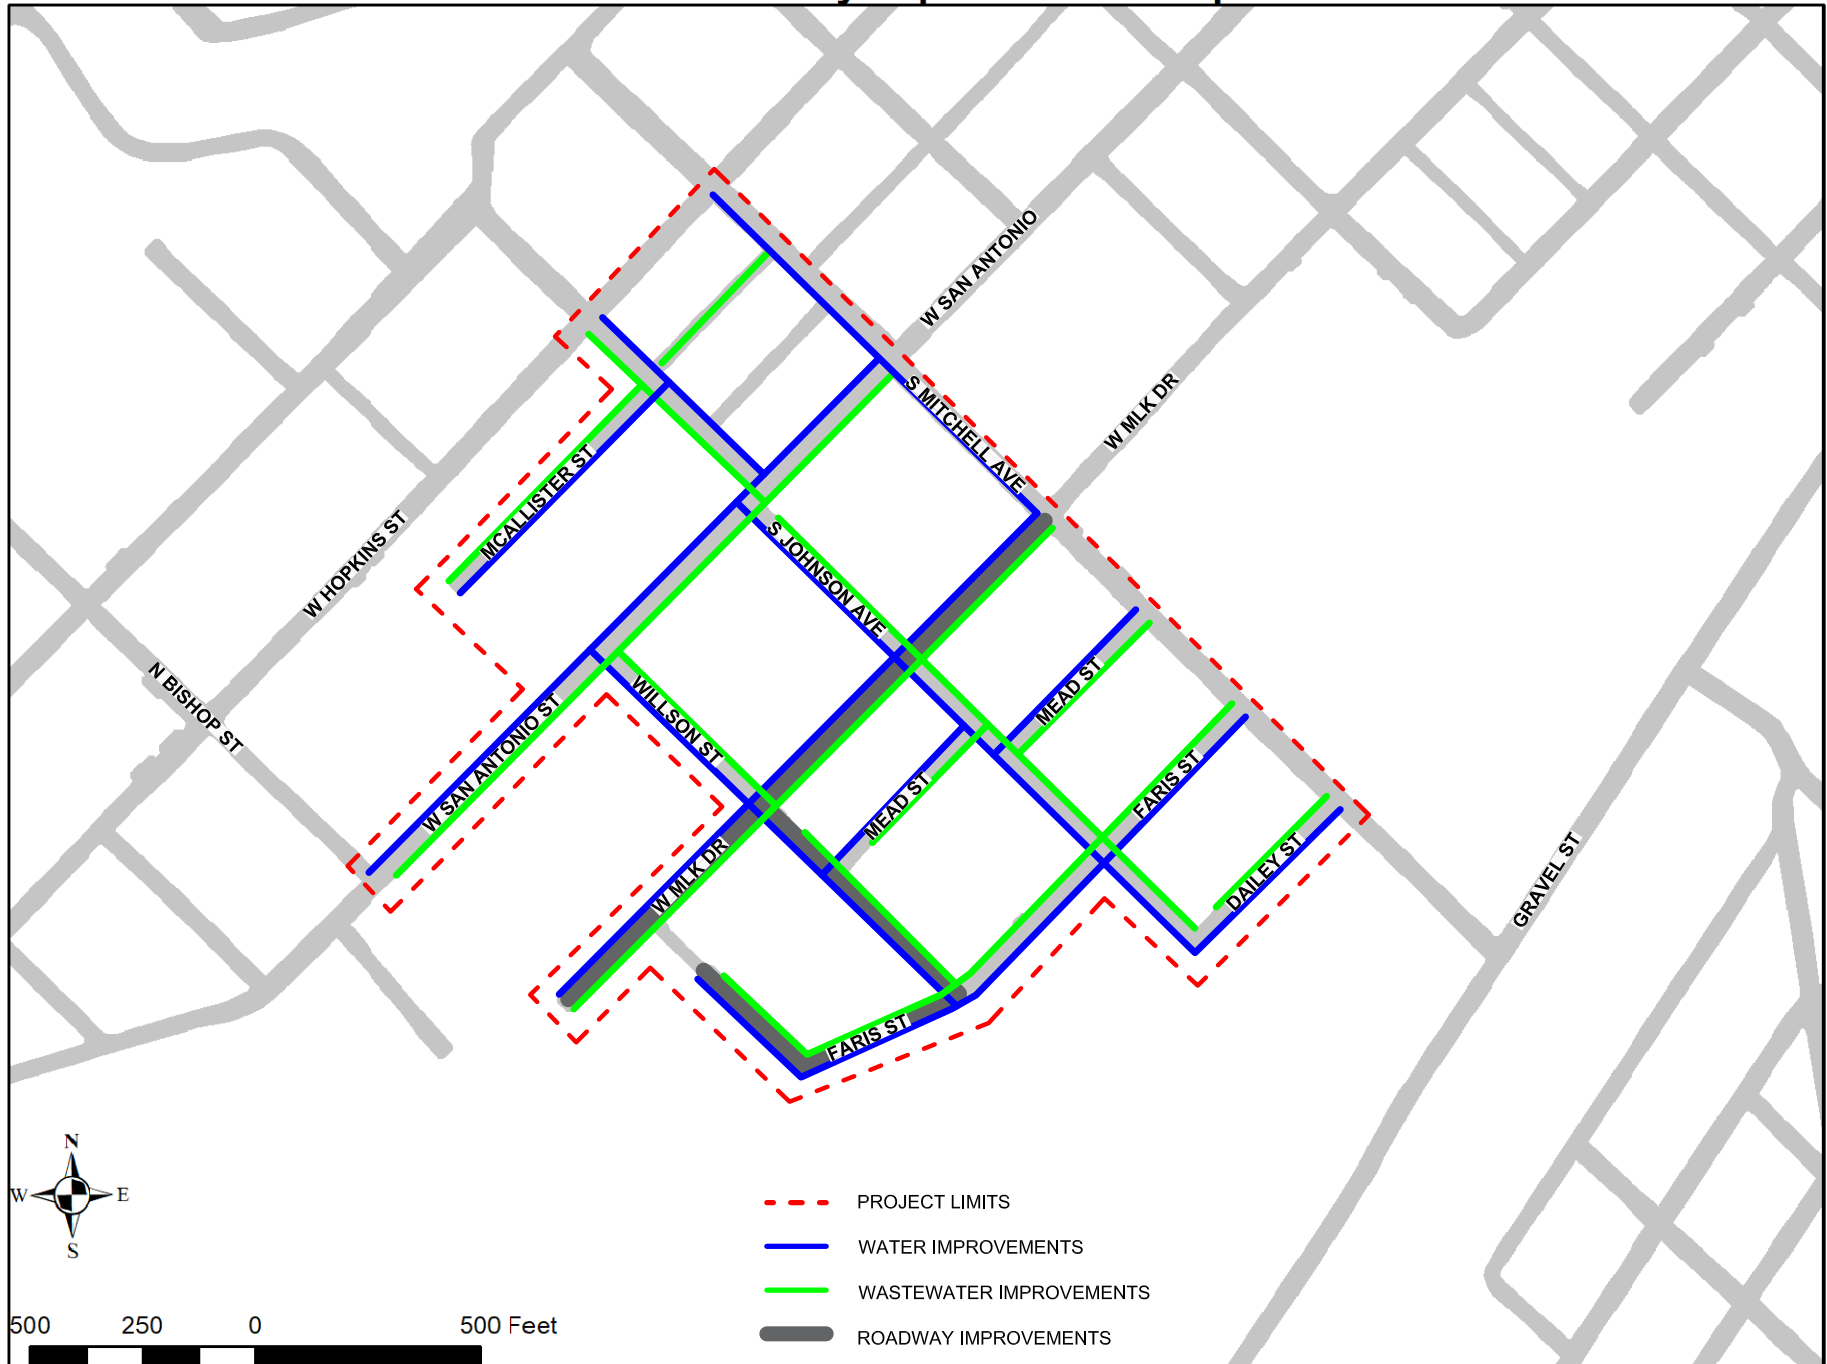

Dunbar Utility Improvements Map

500 250 0 500 Feet